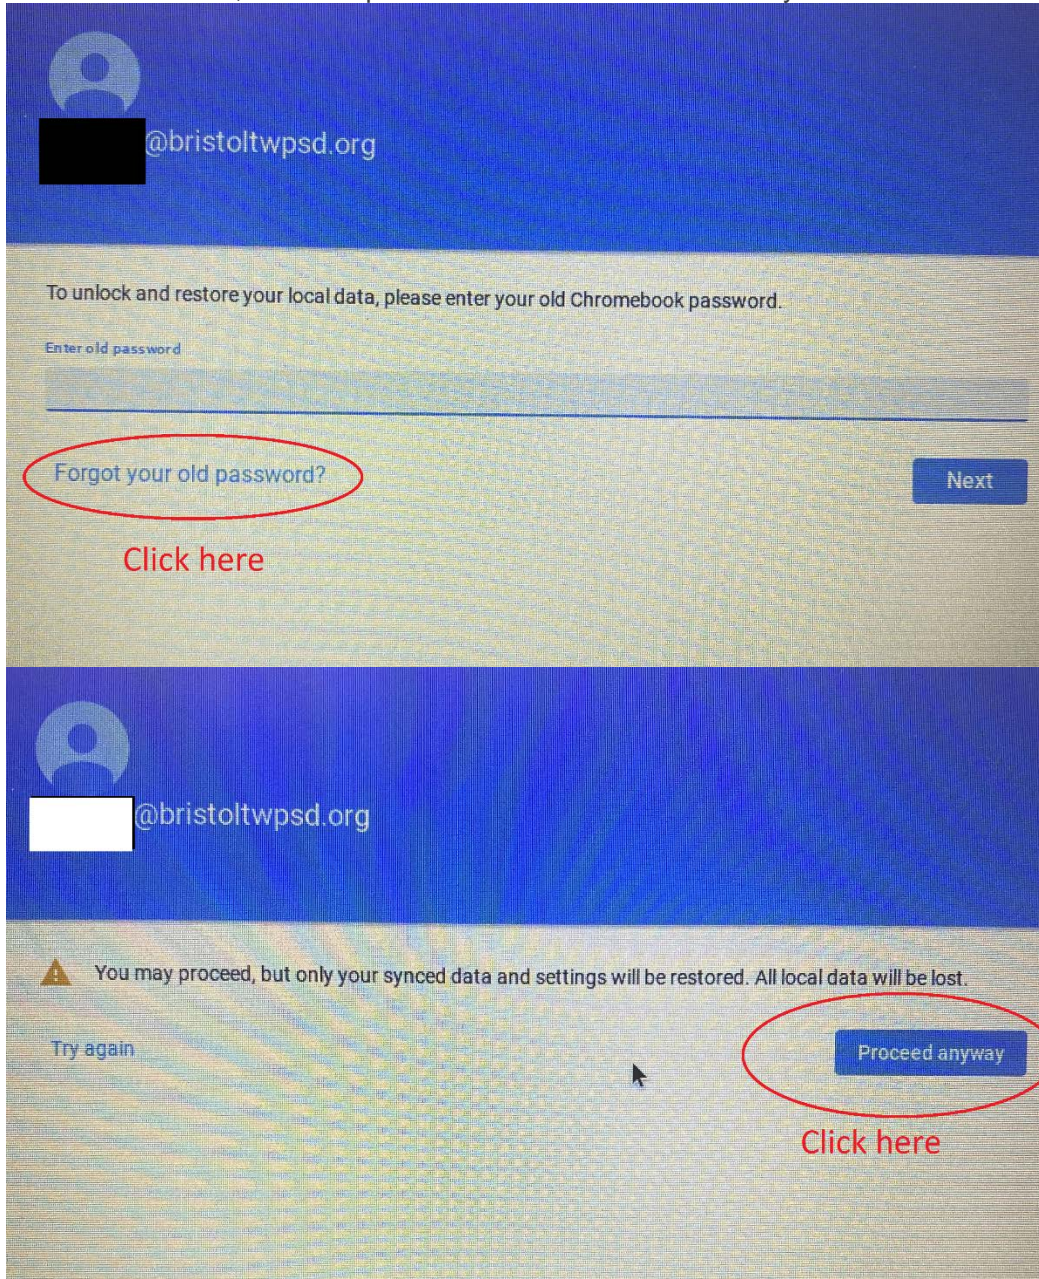

Good morning,

We are doing a password reset for Elementary student's grades 1 through 5 on Thursday morning. Their username and password will be their student ID number for both. When logging onto the Chromebook for the first time after the reset, students will be prompted to put a new password in.

Please be advised, once the password is reset some users may see this screen

You will then be able to use the Chromebook as you normally would.